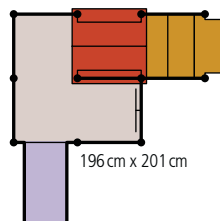

Nursery gyms (continued)

Nursery gym 4 G740

Includes removable gate, 4 carpeted platforms, 2 carpet panels, 2 mirror panels.

Nursery gym 5 G750

Specify tunnel colour, red or tan. Includes removable gate, 3 carpeted platforms, 3 carpet panels, 3 mirror panels.

Nursery gym 6 G760

Specify tunnel colour, red or tan. Includes removable gate, 4 carpeted platforms, 3 carpet panels, 3 mirror panels.

Nursery gym 6

Key

Nursery gym 7 G770

Specify tunnel colour, red or tan. Includes removable gate, 6 carpeted platforms, 3 carpet panels, 3 mirror panels.