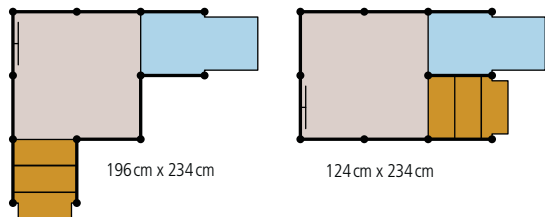

Nursery gyms (continued)

Nursery gym 4 G740

Includes removable gate, 4 carpeted platforms, 2 carpet panels, 2 mirror panels.

Nursery gym 5 G750

Specify tunnel colour, red or tan. Includes removable gate, 3 carpeted platforms, 3 carpet panels, 3 mirror panels.

Nursery gym 6 G760

Specify tunnel colour, red or tan. Includes removable gate, 4 carpeted platforms, 3 carpet panels, 3 mirror panels.

Nursery gym 6

Key

Nursery gym 7 G770

Specify tunnel colour, red or tan. Includes removable gate, 6 carpeted platforms, 3 carpet panels, 3 mirror panels.