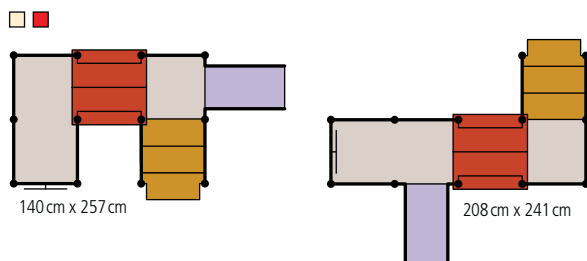

Nursery gyms (continued)

Nursery gym 4 G740

Includes removable gate, 4 carpeted platforms, 2 carpet panels, 2 mirror panels.

Nursery gym 5 G750

Specify tunnel colour, red or tan. Includes removable gate, 3 carpeted platforms, 3 carpet panels, 3 mirror panels.

Nursery gym 6 G760

Specify tunnel colour, red or tan. Includes removable gate, 4 carpeted platforms, 3 carpet panels, 3 mirror panels.

Nursery gym 6

Key

Nursery gym 7 G770

Specify tunnel colour, red or tan. Includes removable gate, 6 carpeted platforms, 3 carpet panels, 3 mirror panels.