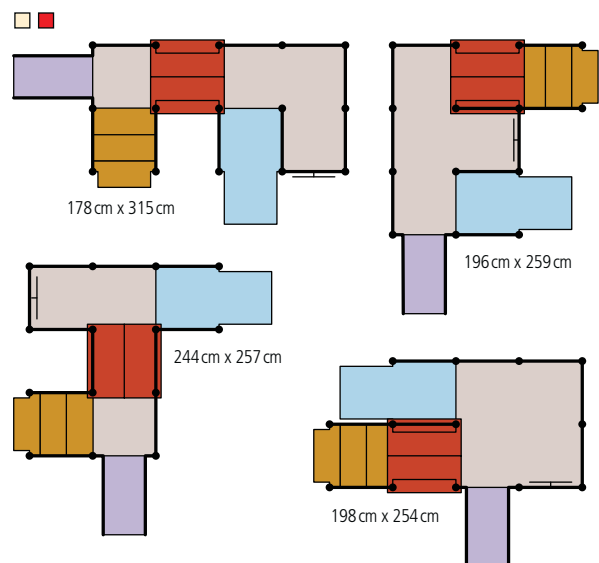

Nursery gyms (continued)

Nursery gym 4 G740

Includes removable gate, 4 carpeted platforms, 2 carpet panels, 2 mirror panels.

Nursery gym 5 G750

Specify tunnel colour, red or tan. Includes removable gate, 3 carpeted platforms, 3 carpet panels, 3 mirror panels.

Nursery gym 6 G760

Specify tunnel colour, red or tan. Includes removable gate, 4 carpeted platforms, 3 carpet panels, 3 mirror panels.

Nursery gym 6

Key

Nursery gym 7 G770

Specify tunnel colour, red or tan. Includes removable gate, 6 carpeted platforms, 3 carpet panels, 3 mirror panels.