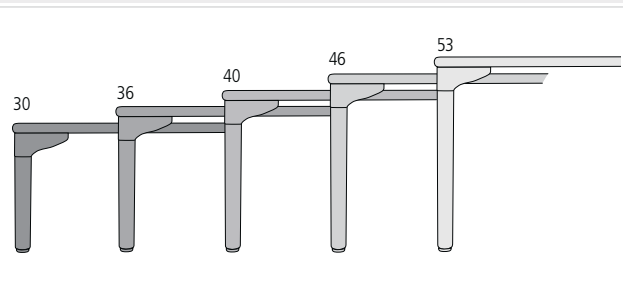

# Woodcrest tables

With its solid hardwood top, the Woodcrest table will be the centrepiece of your home corner.

**Solid leg height ranges (cm) – for Woodcrest tables**

See page 43 for chairs

**Round Woodcrest table C231**  
69 cm diameter  
Specify table height

**Square Woodcrest table C221**  
56 cm x 56 cm  
Specify table height

**Rectangular Woodcrest table C241**  
76 cm x 56 cm  
Specify table height

# Puppet theatre

A stable puppet theatre with a built-in storage shelf and stage.

**Puppet theatre F791**

106 cm  
Including posts